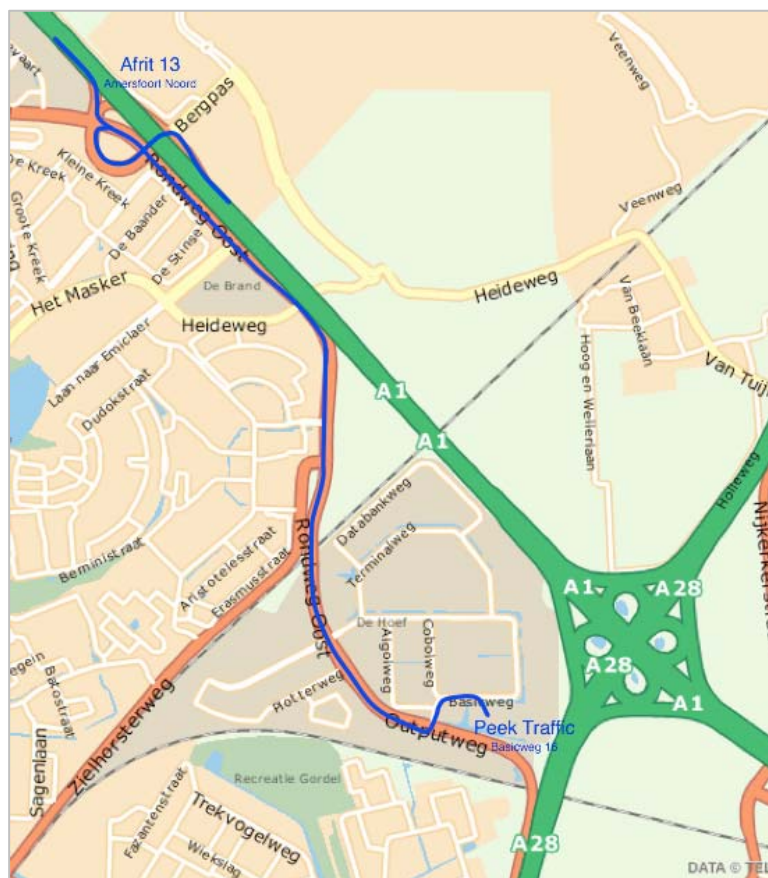

Route description

Peek Traffic B.V.

Basicweg 16

3821 BR Amersfoort

Tel: (033) 454 1777

Fax: (033) 454 1850

GPS: N 52 10.397 E 05 25.225

Coming from the direction of Amsterdam/ Apeldoorn

- Follow the A1, direction Amersfoort;
- Take exit 13 “Amersfoort-Noord/De Hoef”;
- Follow the signs with Industriegebied De Hoef for about 2.8 km (Rondweg Oost);
- After the railway fly-over (Outputweg) turn left at the 3rd traffic lights;
- Follow the bend to the right (Basicweg);
- After about 100m you will see Peek on the right.

Coming from the direction of Zwolle/ Utrecht

- Follow the A28 direction Amersfoort;
- Take exit 8 “Amersfoort/Hoevelaken”;
 - Coming from Zwolle; Turn right at traffic lights and immediately left on to the Outputweg (direction De Hoef).
 - Coming from Utrecht; Turn left at end of exit, under fly-over, then immediately right on to Outputweg (direction De Hoef).
- Turn right at 1st traffic lights;
- Follow the bend to the right (Basicweg);
- After about 100m you will see Peek on the right.

By public transport

From station Schothorst about 20 minute walk to Peek.

- Cross the Inputplein and walk into the Computerweg;
- Cross the road near traffic lights and turn right in the Outputweg;
- After about 200m turn left into the Digitaalpad (cycle path);
- Follow the Digitaalpad up to the Fortranweg;
- Turn right and after 100m you will see Peek on your left on the Basicweg.